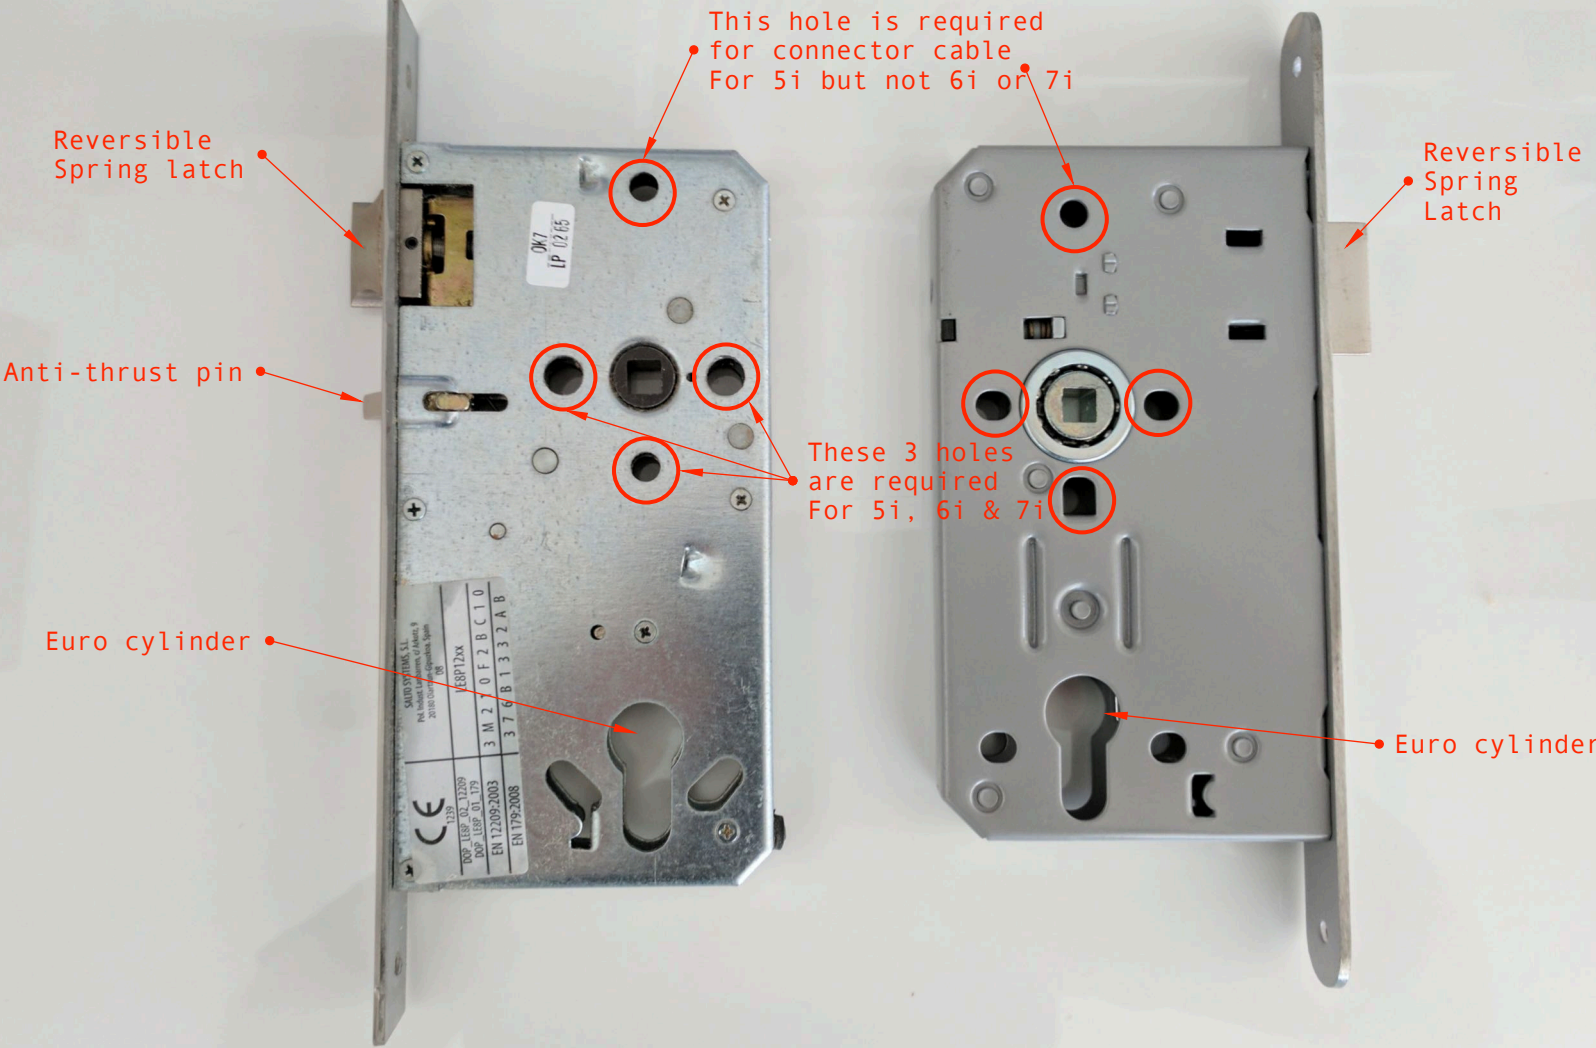

Remotelock 5i, 6i & 7i Lever Compatible Euro Din mortice latches Both backset 60mm

Salto XS 4

The euro cylinder deadbolt is connected to the lever handle meaning that when you depress handle the deadbolt will retract

Briton 5400

The euro cylinder deadbolt is NOT connected to the lever handle. It operates independently of the lever handle

Briton 5400 series latch

Salto XS4 latch