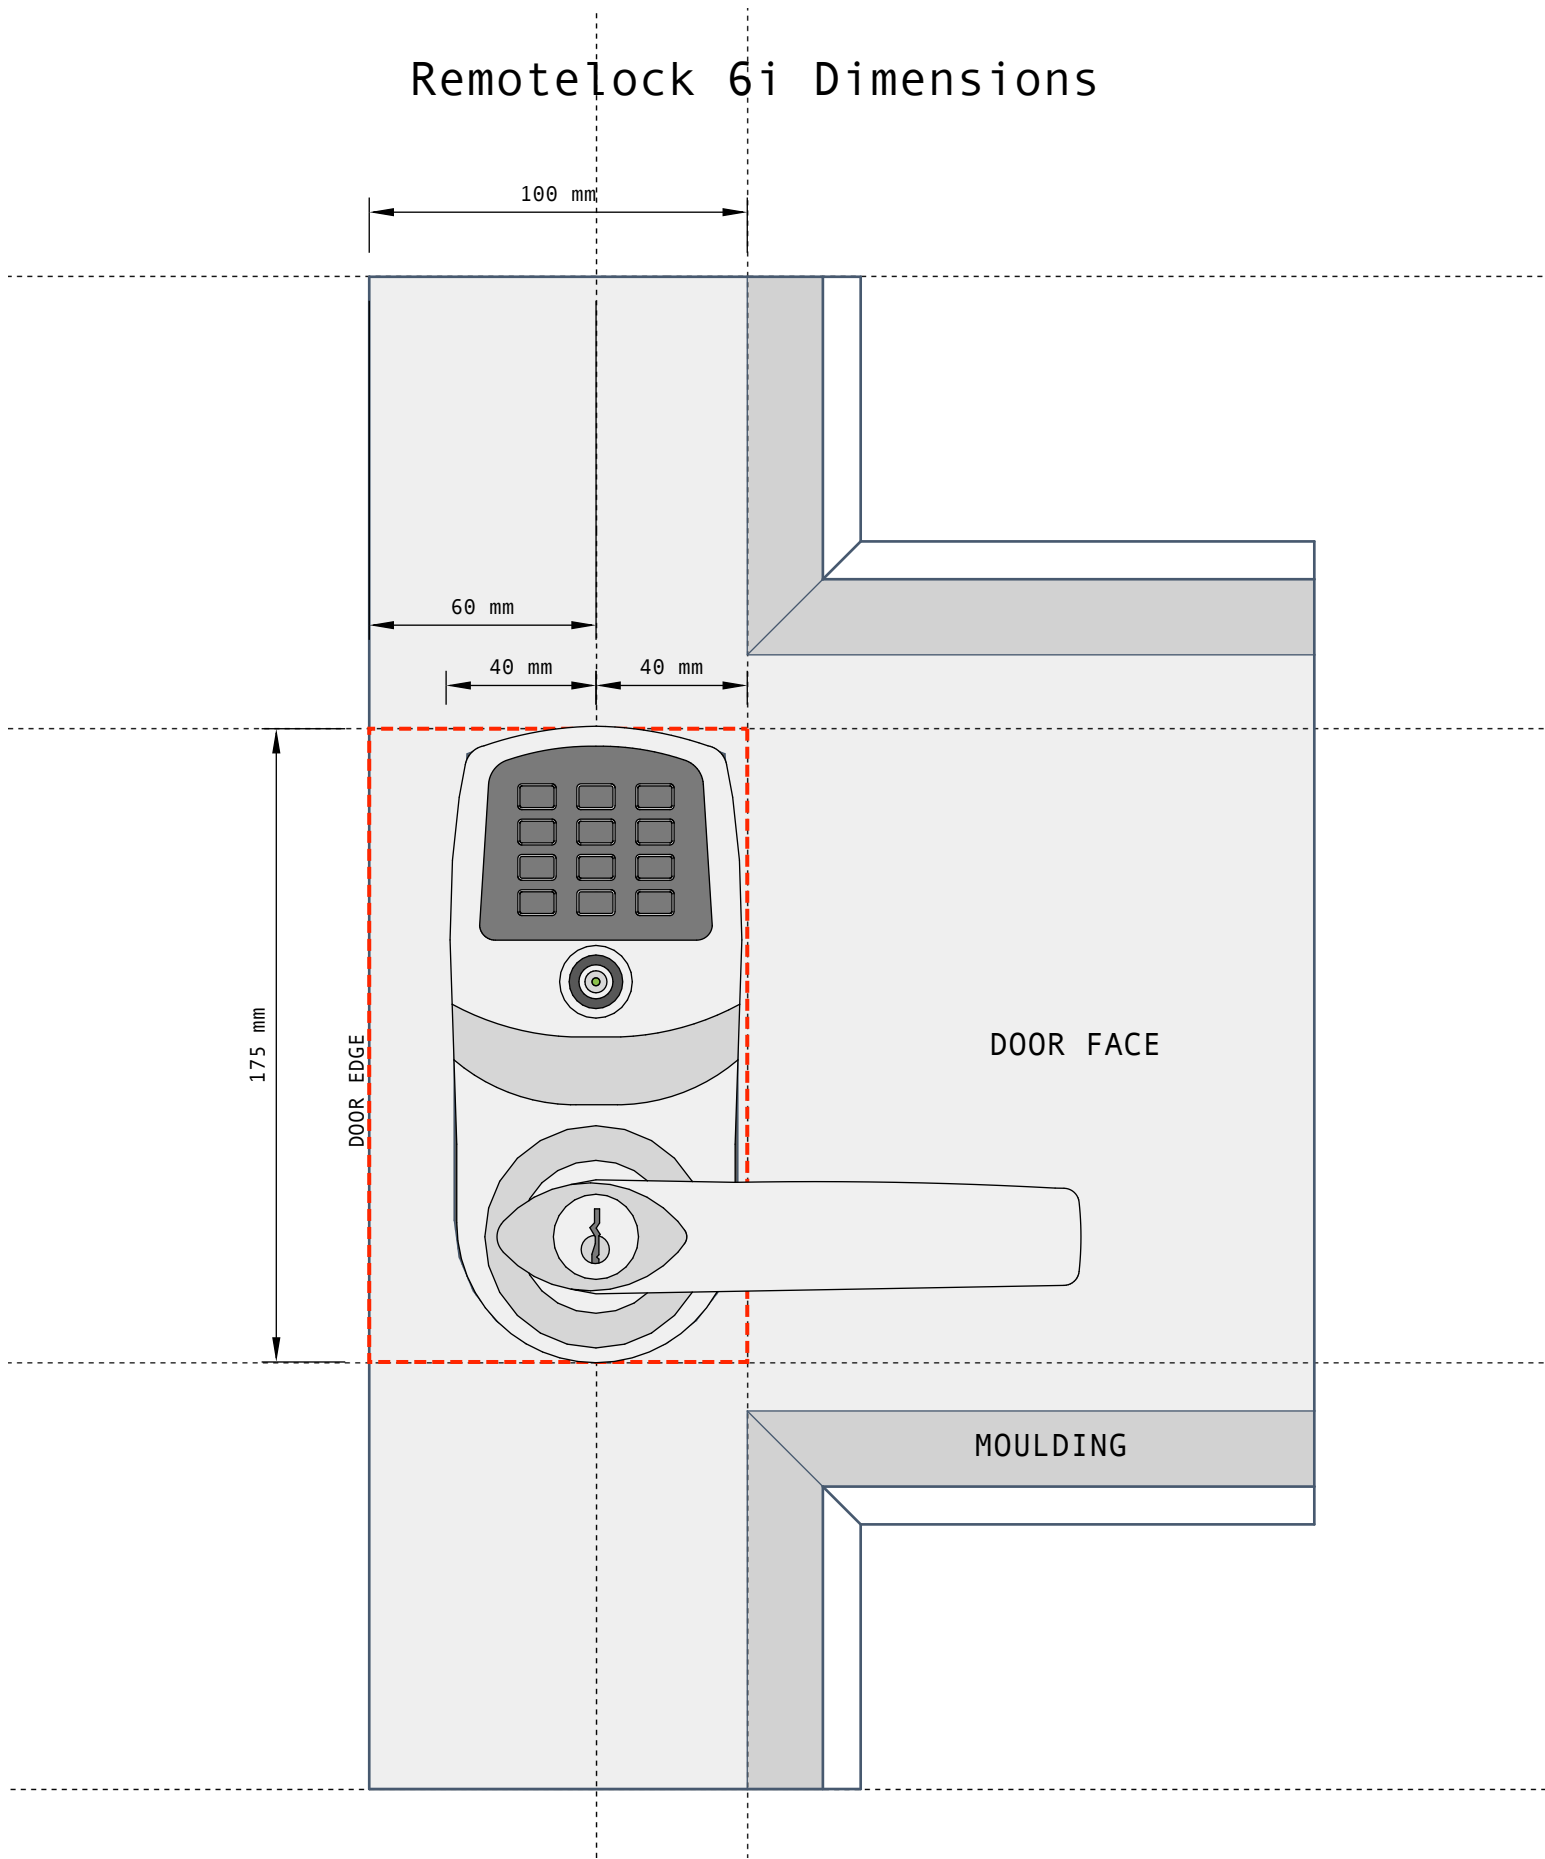

# Remotelock 6i Dimensions

A FLAT AREA MEASURING A MINIMUM OF 175MM BY 100MM FROM THE DOOR EDGE, IS REQUIRED TO INSTALL THE REMOTELOCK. THE LOCK MEASURES 175MM BY 80MM AND CAN BE BACKSET 60MM OR 70MM.

A FLAT AREA MEASURING A MINIMUM OF 175MM BY 100MM FROM THE DOOR EDGE, IS REQUIRED TO INSTALL THE REMOTELOCK. THE LOCK MEASURES 175MM BY 80MM AND CAN BE BACKSET 60MM OR 70MM.