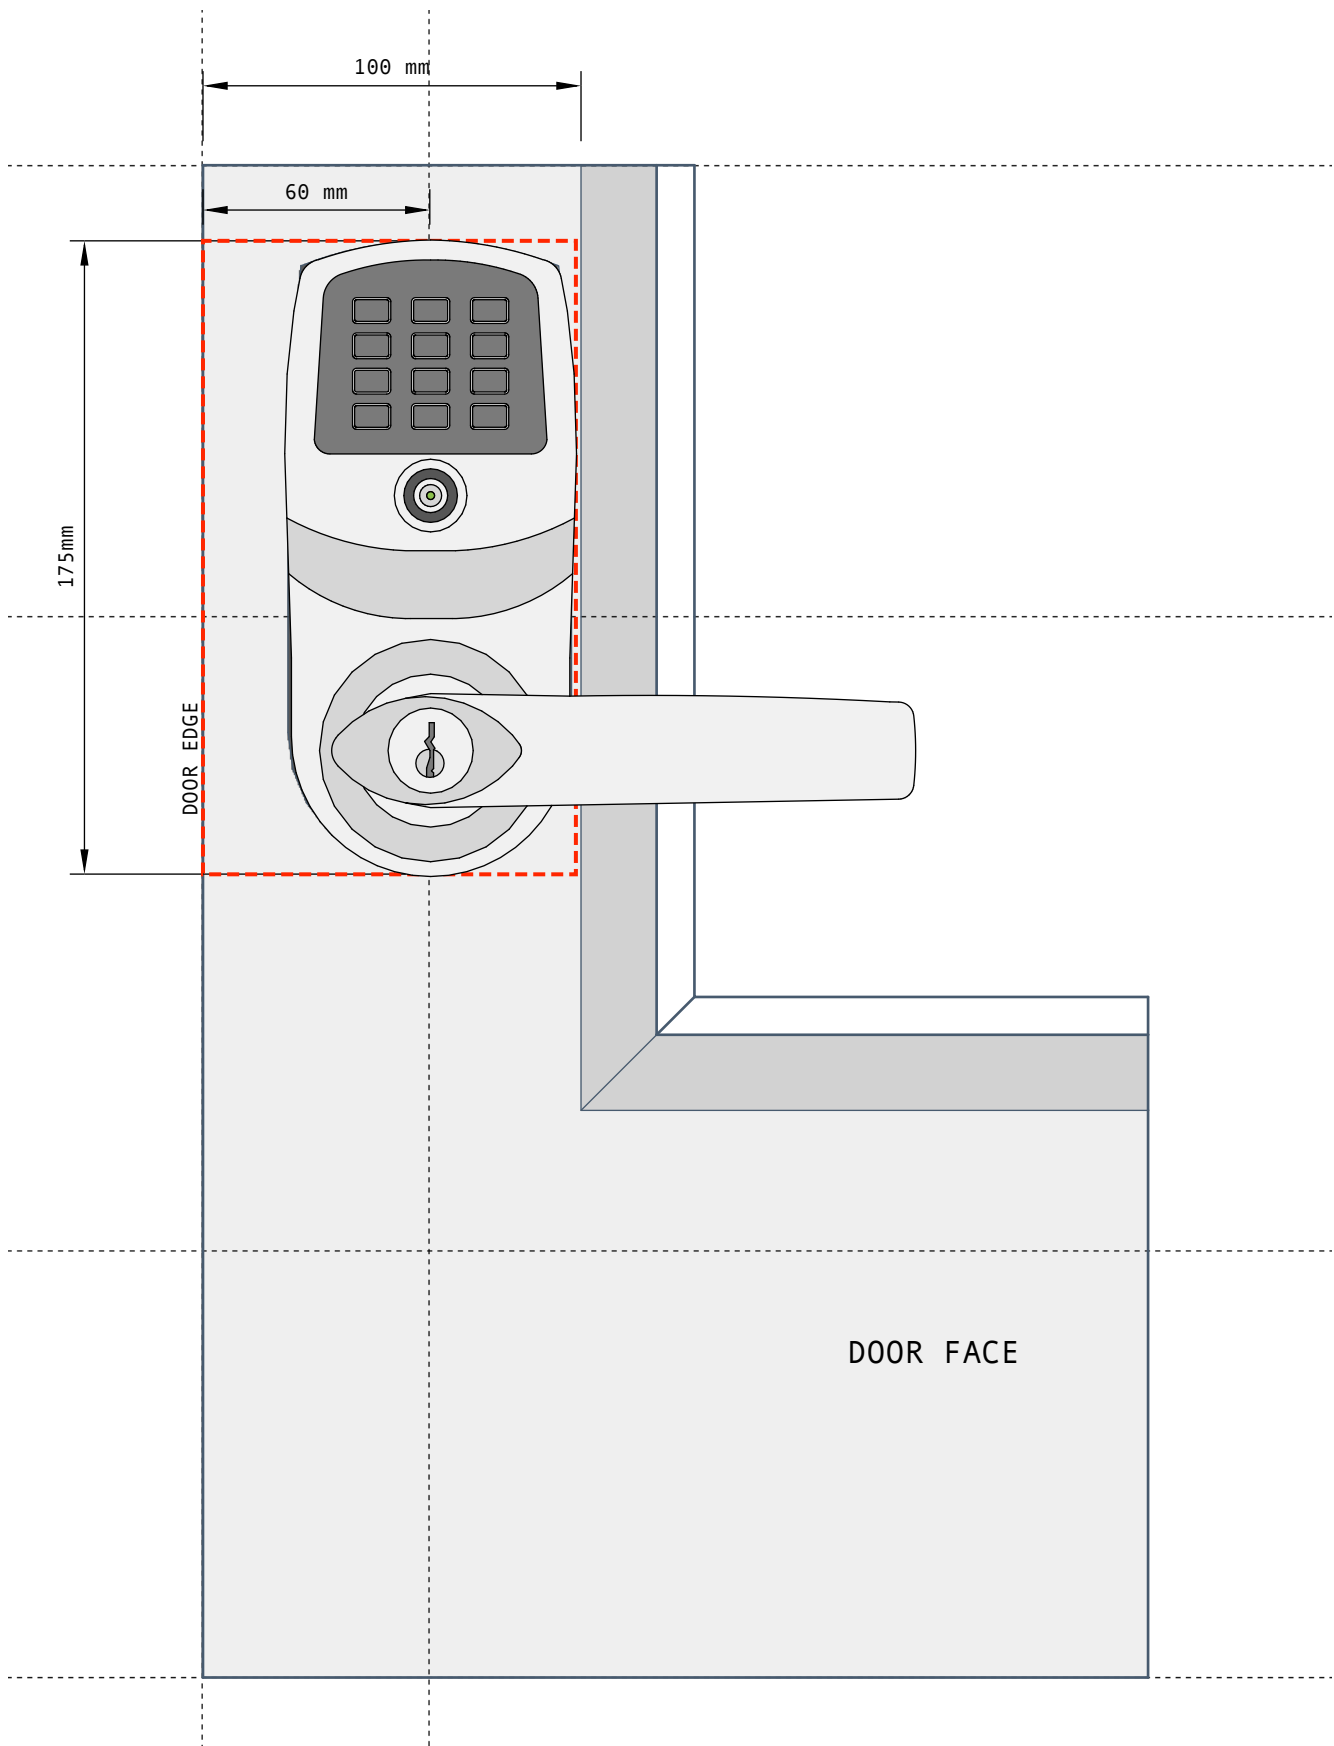

# Remotelock 6i Dimensions

A FLAT AREA MEASURING A MINIMUM OF 175MM BY 100MM FROM THE DOOR EDGE, IS REQUIRED TO INSTALL THE REMOTELOCK. THE LOCK MEASURES 175MM BY 80MM AND CAN BE BACKSET 60MM OR 70MM.

A FLAT AREA MEASURING A MINIMUM OF 175MM BY 100MM FROM THE DOOR EDGE, IS REQUIRED TO INSTALL THE REMOTELOCK. THE LOCK MEASURES 175MM BY 80MM AND CAN BE BACKSET 60MM OR 70MM.